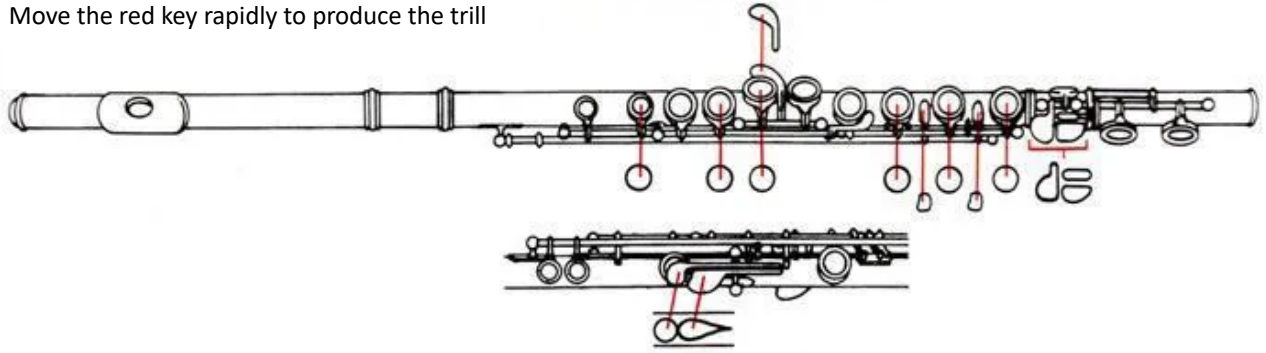

FLUTE TRILL FINGERING CHART

○ = open
● = pressed down

Move the red key rapidly to produce the trill

E to F#	F to Gb	F# to G#	Ab to Bb	A to Bb	A# to B

Bb to C	B to C#	C to D	C to Db	C# to D	Db to Eb

E to F#	F to Gb	F# to G#	Ab to Bb	A to Bb	A# to B